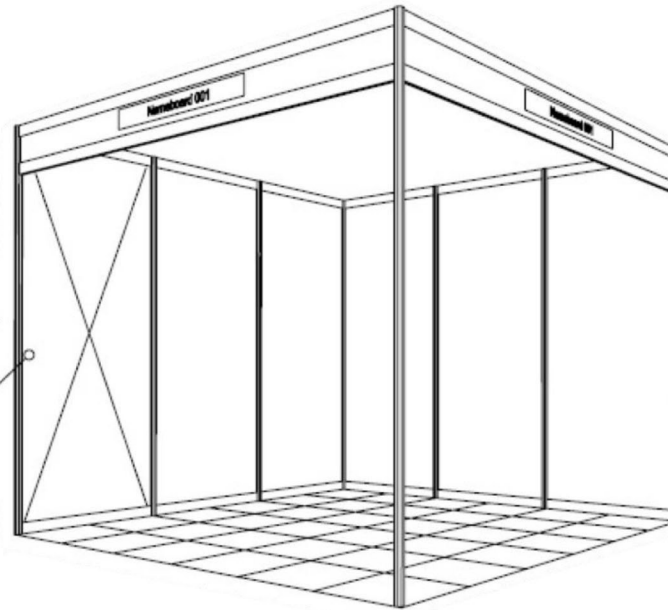

SHELL SCHEME SYSTEM

Material Specification

White powder coated Aluminium shell scheme system with an octagonal cross section. Features 3mm thick white Foamex wall panels as standard. Not Velcro compatible.

Shell Scheme

Visible panel size
950mm Wide
2340mm High

Dimensional Specification

showlite
©All rights reserved

Suite 1 Fosse House • East Anton Court • Andover • Hampshire • SP10 5RG
t +44 (0)1264 365550 • f +44 (0)1264 365626 • www.showlite.co.uk