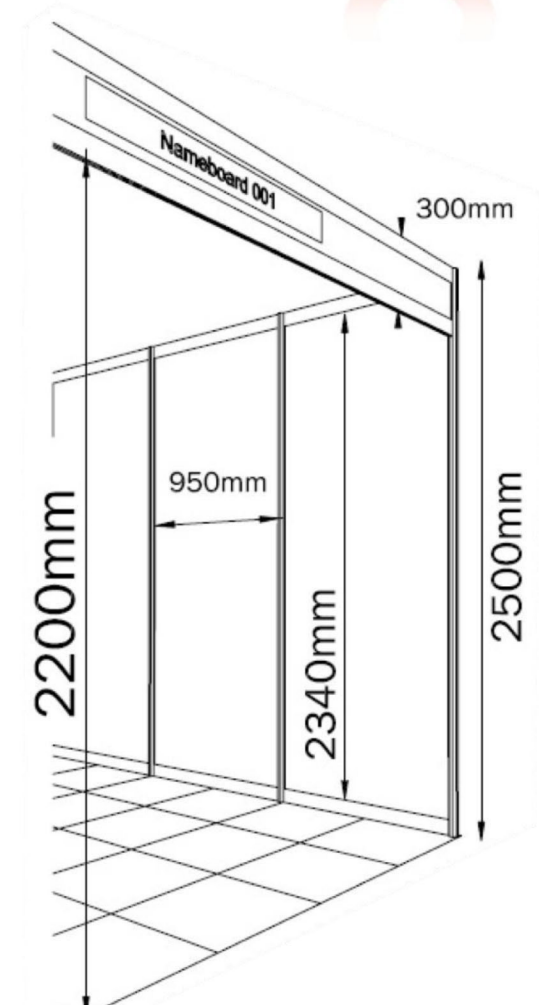

SHELL SCHEME SYSTEM

Material Specification

White powder coated Aluminium shell scheme system with an octagonal cross section. Features 3mm thick white Foamex wall panels as standard. Not Velcro compatible.

Shell Scheme

Visible panel size
950mm Wide
2340mm High

Dimensional Specification

showlite
©All rights reserved

Suite 1 Fosse House • East Anton Court • Andover • Hampshire • SP10 5RG
t +44 (0)1264 365550 • f +44 (0)1264 365626 • www.showlite.co.uk